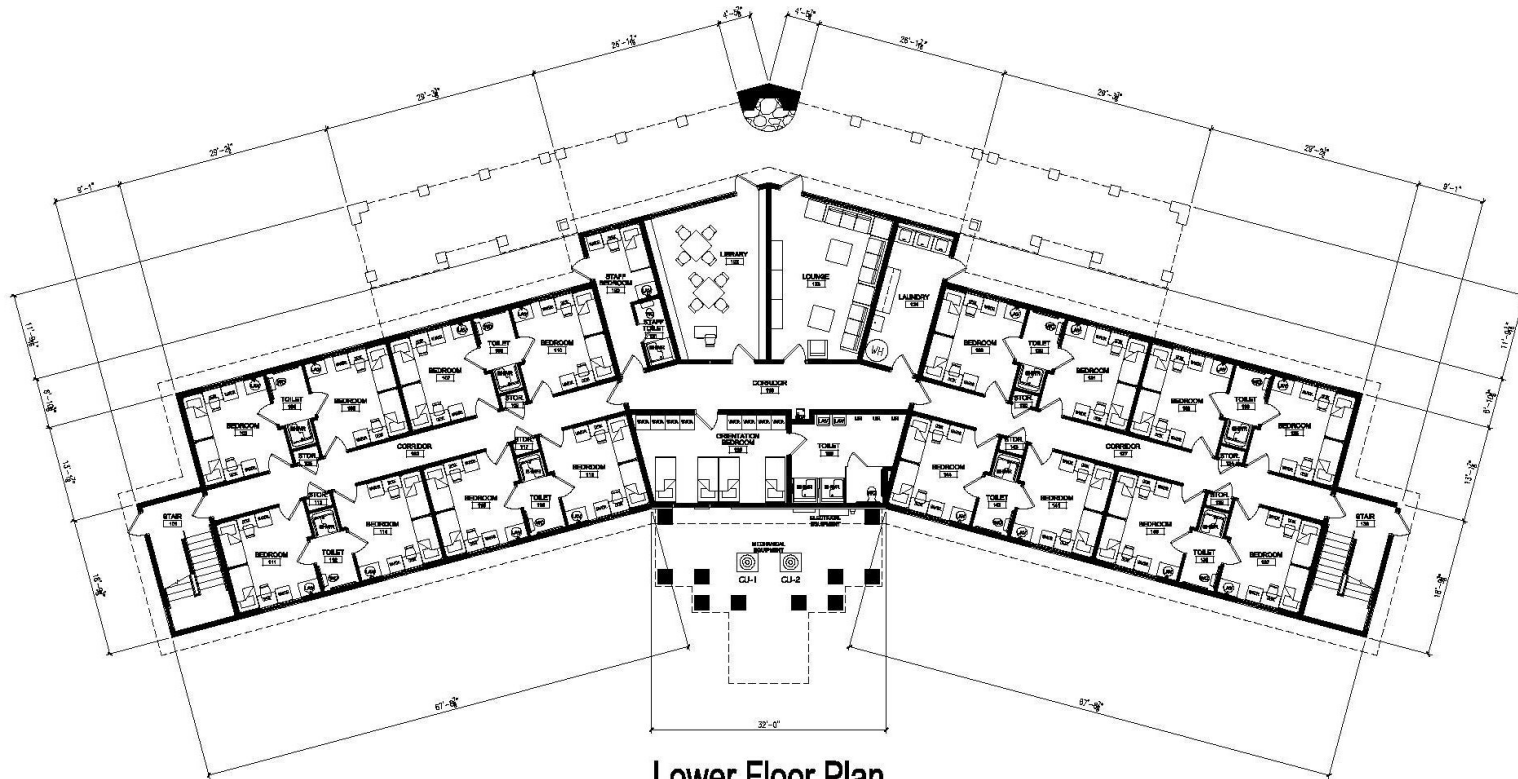

Wisdom In Living Life Ministry Greenville County, South Carolina

Lower Floor Plan

Scale: 1/8"=1'-0" 5,845 sq. ft.

Beyond Recovery Project

Robert C. Cashion, Architect, Inc., 2933 Geer Hwy, Marietta, SC 29661